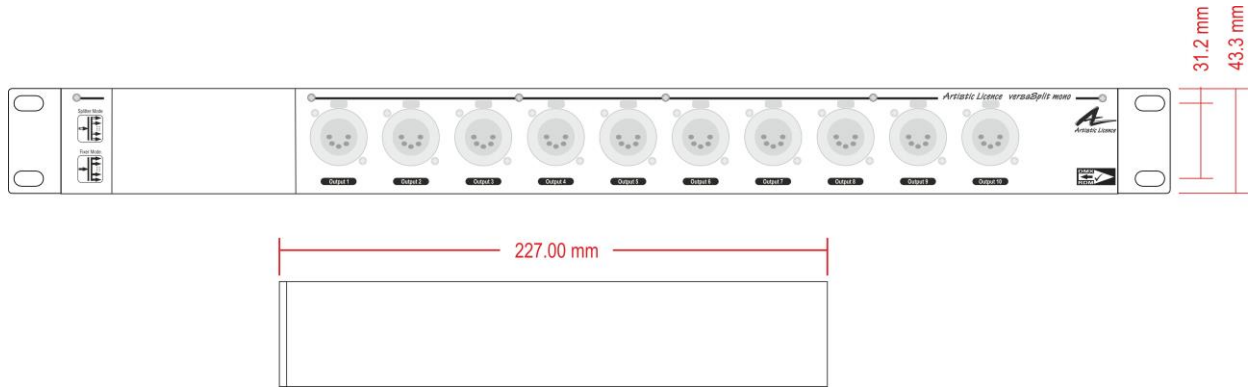

Configuration / Indication

- Input module: Split/Fix switch
- Input module: LED indication for power, isolation, DMX/RDM activity, collision/fix

Control / Data Connections

- Input Protocols: DMX512, DMX512(1990), DMX512-A, RDM
- Input Connectors: (1) 5-pin male XLR, (1) 5-pin female XLR loop-through
- Output Protocols: Same as input
- Output Connector: (10) 5-pin female XLR

Package Contents

- versaSplit iso extreme xlr5-5
- IEC mains lead

Ordering Info

Product Code: vSplit iso extreme xlr5-5

Mounting Drawing

Application Drawing

In this example, the maximum number of DMX devices are driven on outputs 1 and 10.