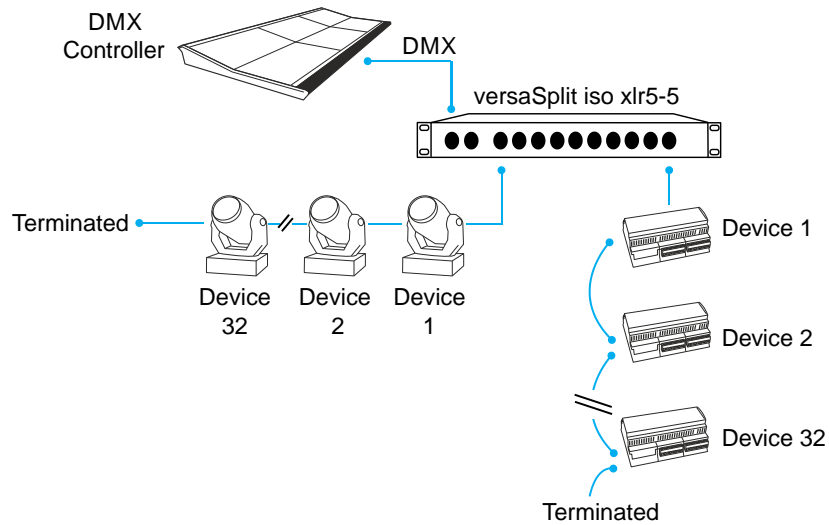

Configuration / Indication

- Input module: Split/Fix switch
- Input module: LED indication for power, isolation, DMX/RDM activity, collision/fix

Control / Data Connections

- Input Protocols: DMX512, DMX512(1990), DMX512-A, RDM
- Input Connectors: (1) 5-pin male XLR, (1) 5-pin female XLR loop-through
- Output Protocols: Same as input
- Output Connector: (10) 5-pin female XLR

DMX512 Ports

- Input mode: optically isolated
- Input ESD protection: 12kV
- Input voltage protection: +/- 80V
- Output mode: isolated
- Output ESD protection: +15kV
- Electrocutation protection: All outputs protected against continuous connection to 425 VAC (self-healing)
- Output conditioning: slew-rate limited

Package Contents

- versaSplit iso extreme xlr5-5
- IEC mains lead

Ordering Info

Product Code: vSplit iso extreme xlr5-5

Mounting Drawing

Application Drawing

In this example, the maximum number of DMX devices are driven on outputs 1 and 10.