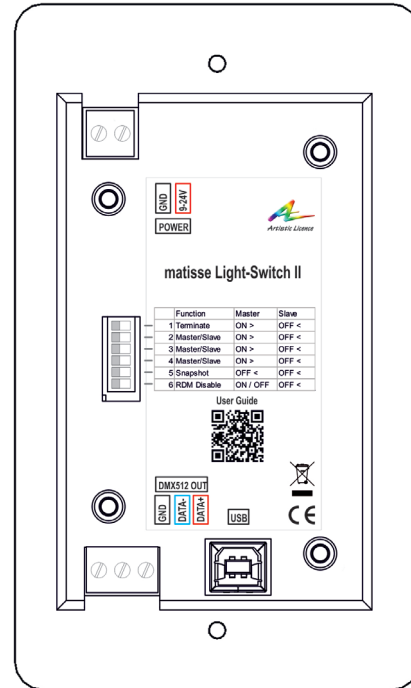

Mounting diagram and rear connections