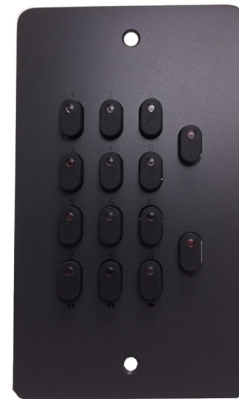

matisse Light-Switch II

Category

- Lighting controllers - matisse range

Description

- Wall-mount DMX Controller with 24 memory playbacks and 6 sequences. Standalone operation or multi-panel/zones.

Mechanical

- Housing: UK '2-gang' style panel, portrait format
- Overall dimensions: 86 mm (W) x 146 mm (H) x 30 mm (D)
- Mounting screw centres: 121 mm
- Material: metal (RAL7043 colour)
- Mass: 0.2 kg
- Country of manufacture: UK

Power & Electrical

- Input voltage: 9-24 VDC
- Input connector: 2-pin screw terminal DC voltage input (1 no.)
- Input power (max): 1W

User interface / configuration

- LED illuminated buttons (front)
 - Page select A-D, page buttons 1-8, Grand Master
- 6-way DIP switch (rear)
 - Master/Slave mode configuration
 - DMX snapshot & RDM disable
- Switch-Edit (programming software) via USB port