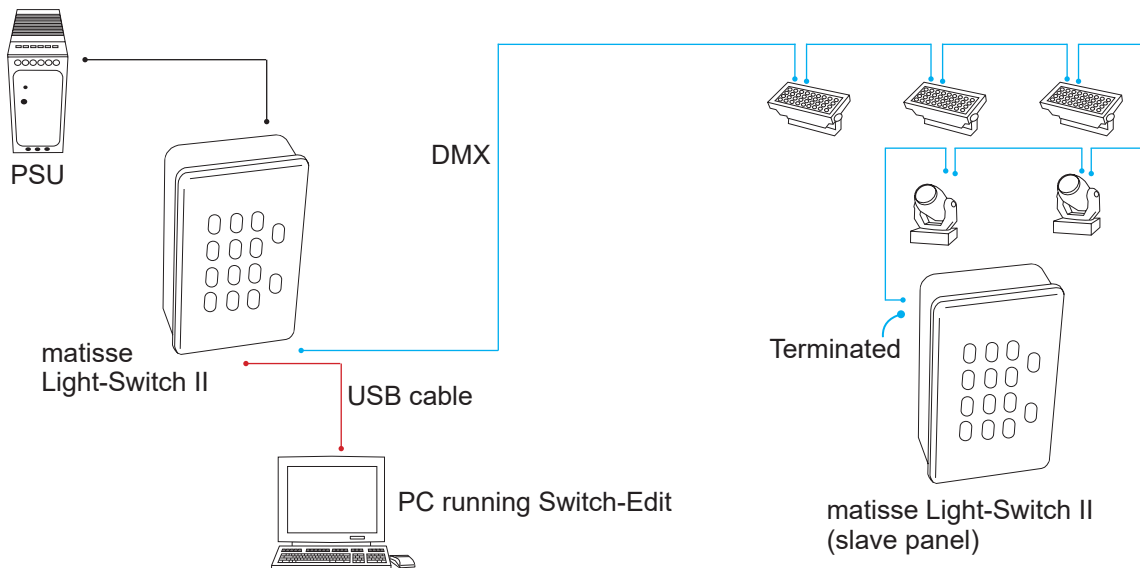

Application diagram

The Mould Making Workshop
Soby Mews
Bovey Tracey
TQ13 9JG
United Kingdom

Telephone: +44 (0) 20 8863 4515
Email: sales@ArtisticLicence.com
Service: support@ArtisticLicence.com
Web: www.ArtisticLicence.com

Due to our policy of continuing product improvement specifications are subject to change without notice.

All products are covered from date of purchase by a 2-year return to base warranty.

Artistic Licence

matisse Light-Switch II