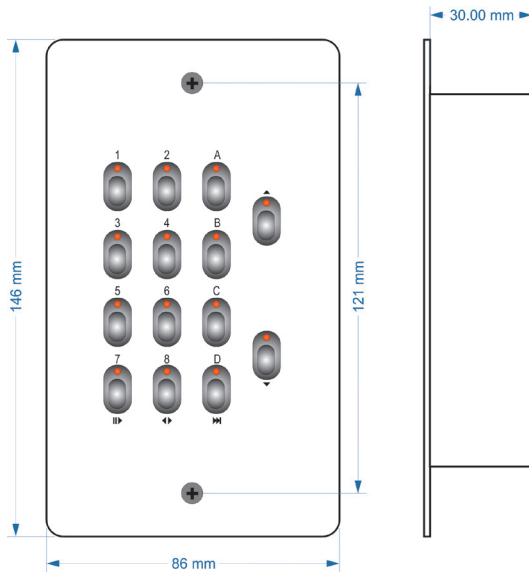

Mounting diagram and rear connections