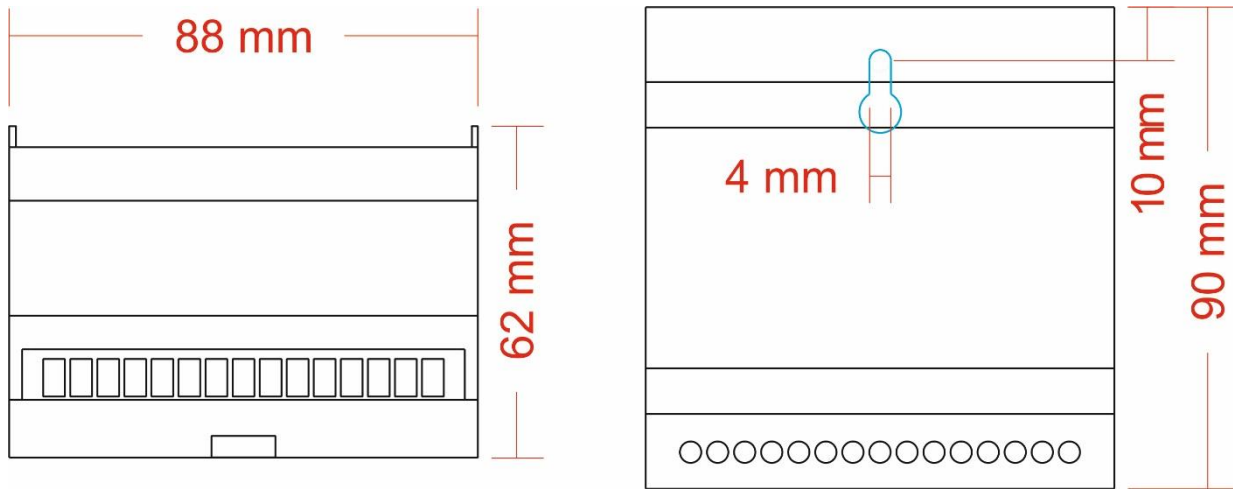

Mounting Drawing