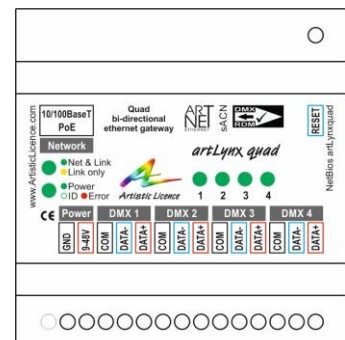

Artistic Licence

artLynx quad