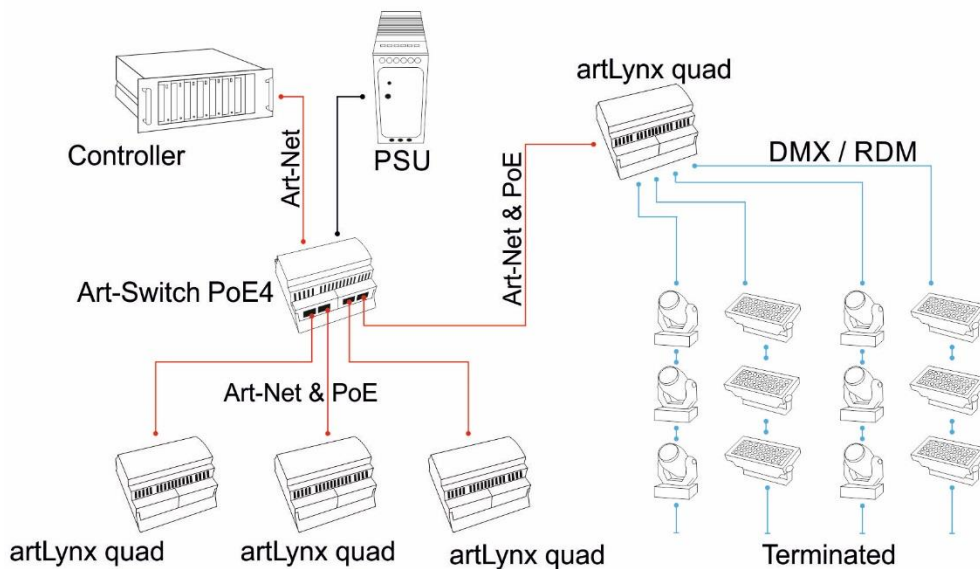

### Control Protocols / Data Connections

- Ethernet: Art-Net, sACN, RDMnet LLRP
- Ethernet Connector: (1) RJ45 supports 10/100BaseT and PoE (IEEE 802.3af); isolated to 1 kV
- Output: DMX512, DMX512 (1990), DMX512-A, RDM V1.0 (E1.20 - 2010)
- Input: DMX512, DMX512 (1990), DMX512-A
- DMX Connector: (4) 3-pin screw terminal (2.5mm<sup>2</sup> max wire size)

### DMX512 Ports

- Mode: floating
- Isolation: n/a
- ESD protection: 15 kV
- Electrocutation protection: 425 VAC continuous connection (self-healing)

### Package Contents

- artLynx quad

### Ordering Info

Product Code: artLynx quad

Accessories (not included):

PSU-24-0.75-FER

Art-Switch PoE4 & PSU-48-1-DR (powers up to 4 units)

Mounting Drawing

Application Drawing

In this example, four artLynx quad products are powered using PoE supplied by an Art-Switch PoE4. Each artLynx quad can convert up to 4 Universes of data.