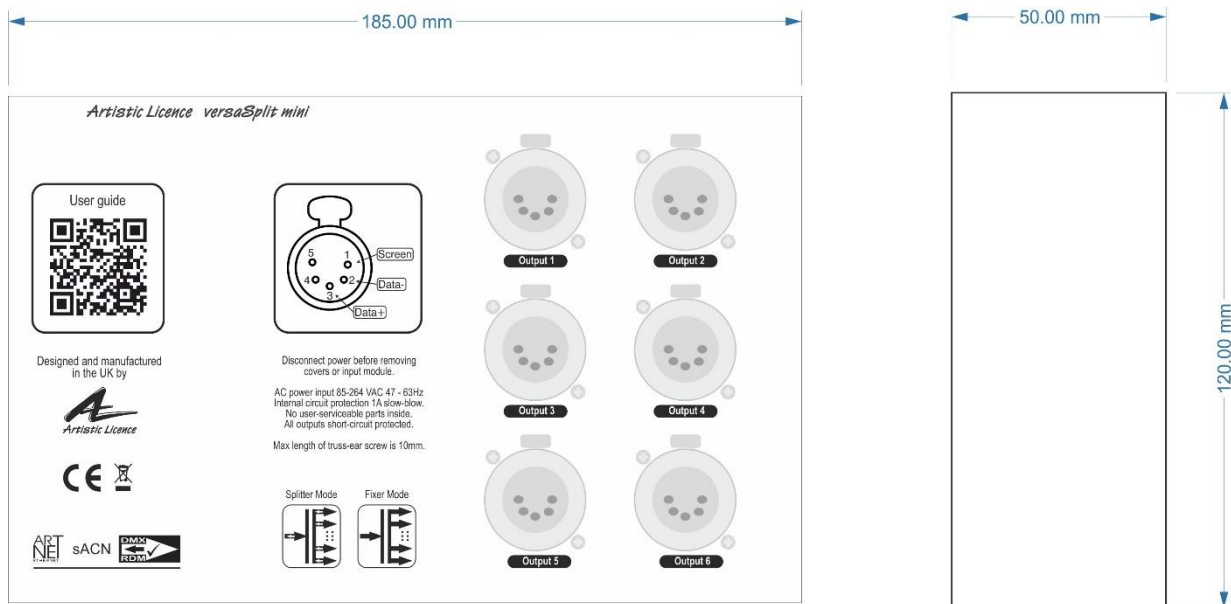

Mounting Drawing

Application Drawing