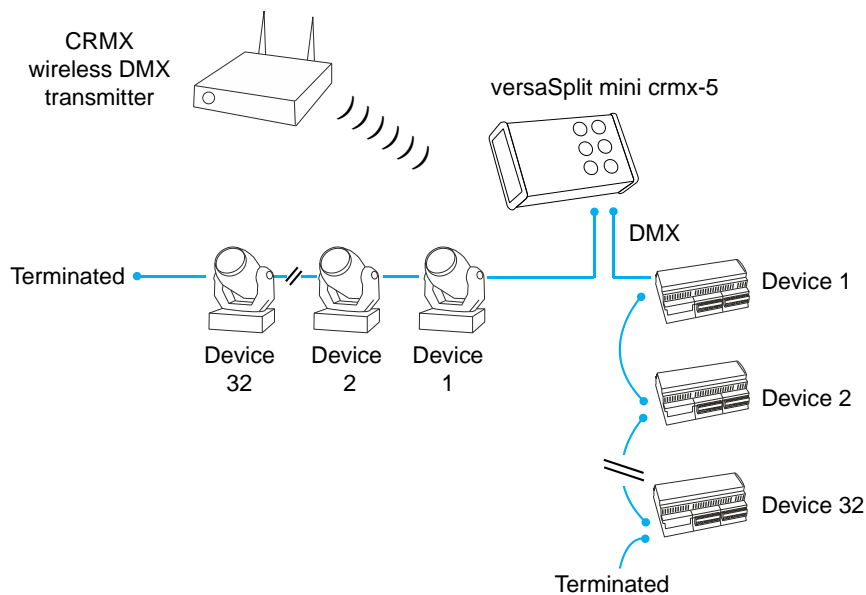

In this example, the maximum number of DMX devices are driven on two of the outputs.

Artistic Licence Engineering Ltd

Studio 1, Spectrum House
32-34 Gordon House Road
London, NW5 1LP
United Kingdom

Telephone +44 (0)20 8863 4515
Fax +44 (0)20 8426 0551
Email: Sales@ArtisticLicence.com
www.ArtisticLicence.com

All products are covered from date of purchase by a two-year return to base warranty.