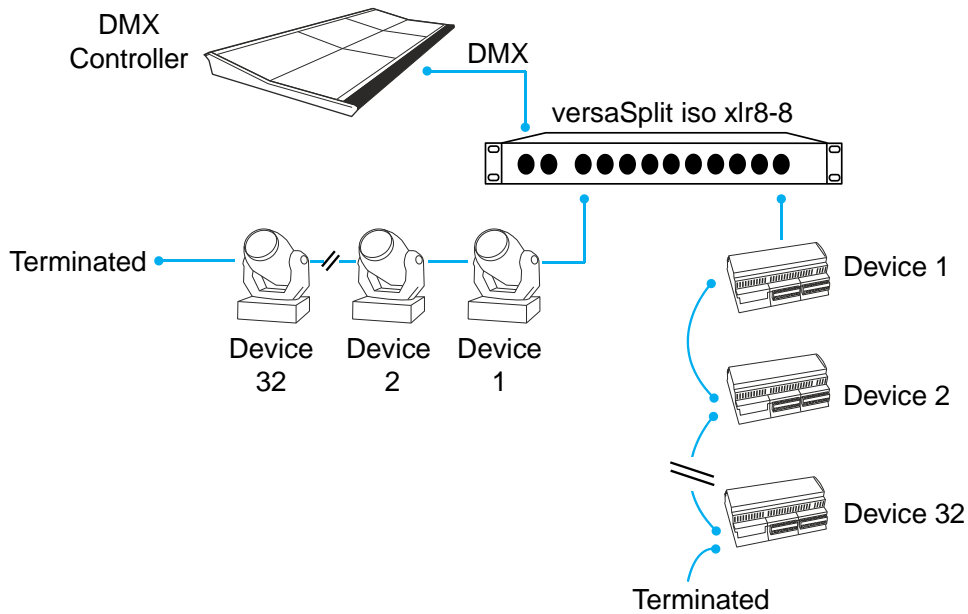

Application Drawing

In this example, the maximum number of DMX devices are driven on outputs 1 and 10.

Artistic Licence Engineering Ltd

Studio 1, Spectrum House
32-34 Gordon House Road
London, NW5 1LP
United Kingdom

Telephone +44 (0)20 8863 4515
Fax +44 (0)20 8426 0551
Email: Sales@ArtisticLicence.com
www.ArtisticLicence.com

All products are covered from date of purchase by a two-year return to base warranty.

Due to our policy of continuing product improvement, specifications are subject to change without notice.

Artistic Licence

versaSplit iso xlr8-8