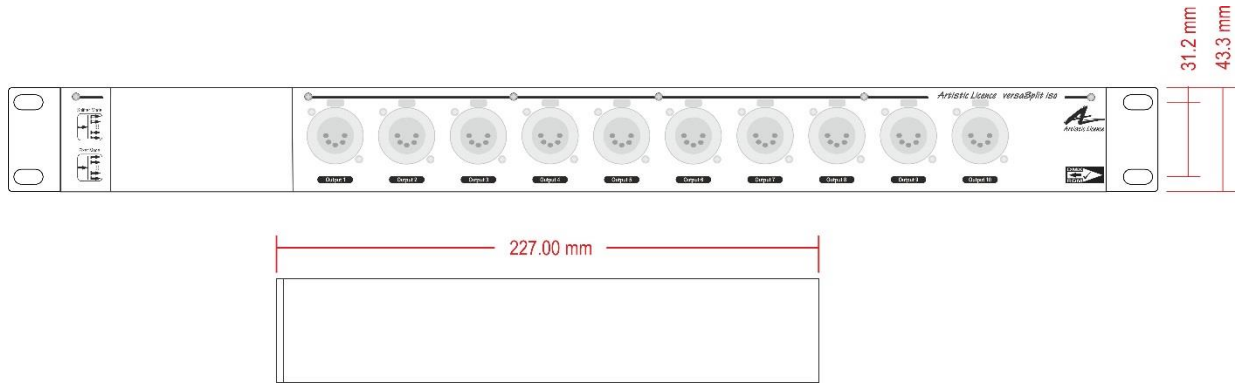

Mounting Drawing