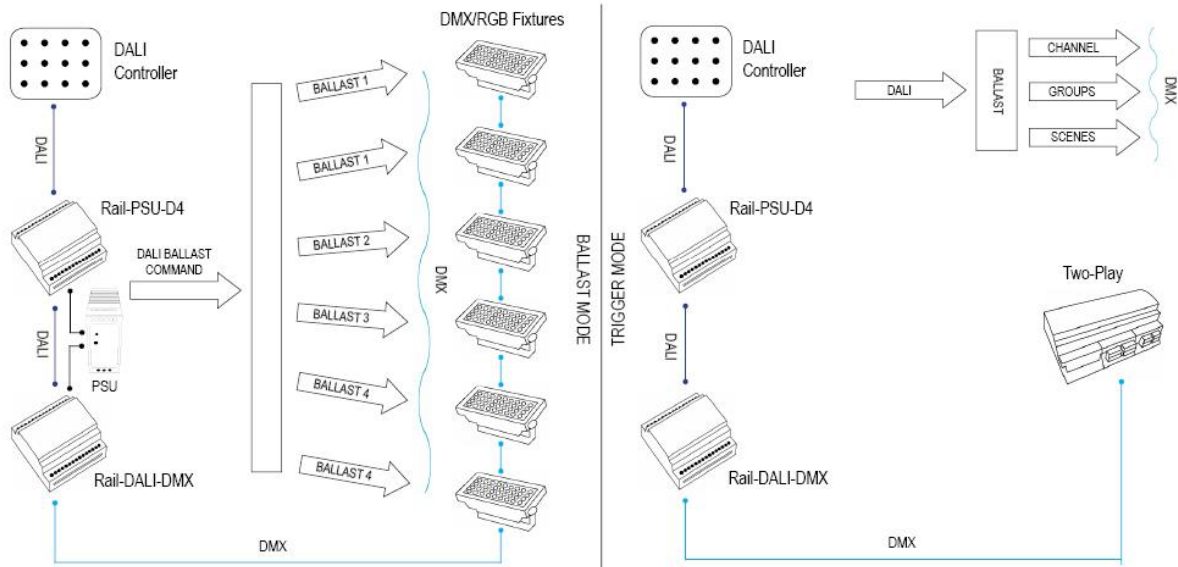

Application Drawing

Artistic Licence Engineering Ltd

Studio 1, Spectrum House
32-34 Gordon House Road
London, NW5 1LP
United Kingdom

Telephone +44 (0)20 8863 4515
Fax +44 (0)20 8426 0551
Email: Sales@ArtisticLicence.com
www.ArtisticLicence.com

All products are covered from date of purchase by a two-year return to base warranty.

Due to our policy of continuing product improvement, specifications are subject to change without notice.

Artistic Licence