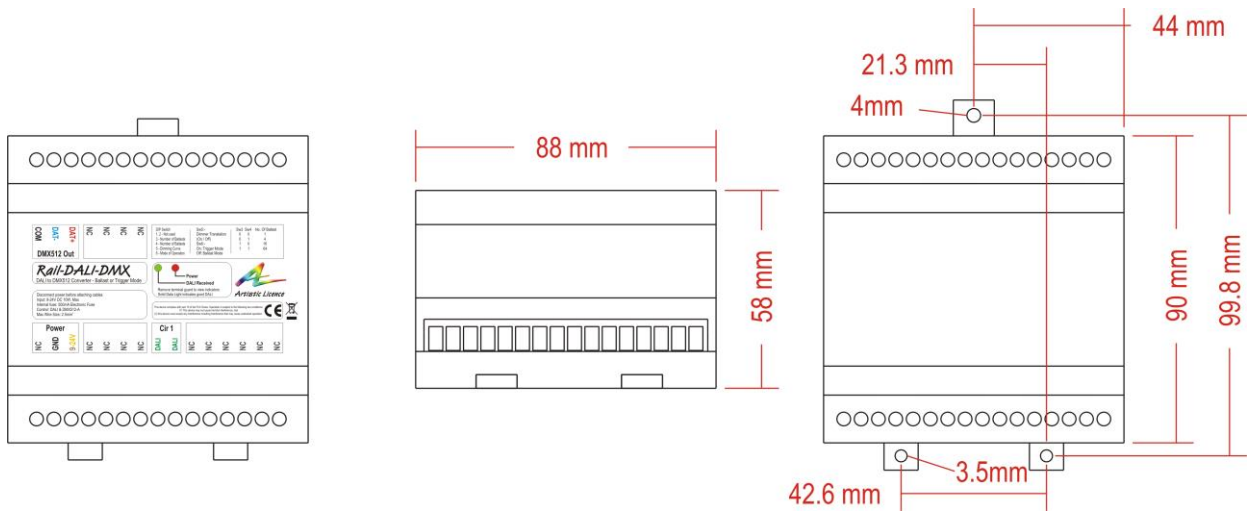

Mounting Drawing