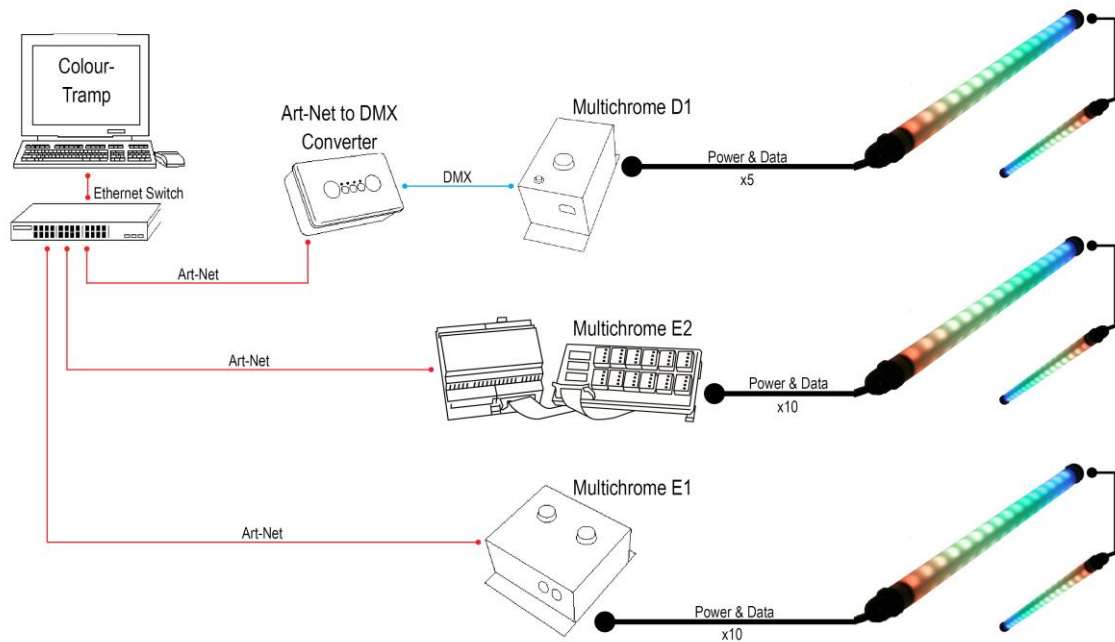

Wiring Drawing

Artistic Licence Engineering Ltd

Studio 1, Spectrum House
32-34 Gordon House Road
London, NW5 1LP
United Kingdom

Telephone +44 (0)20 8863 4515
Fax +44 (0)20 8426 0551
Email: Sales@ArtisticLicence.com
www.ArtisticLicence.com

All products are covered from date of purchase by a two-year return to base warranty.

Due to our policy of continuing product improvement, specifications are subject to change without notice.

Artistic Licence

Multichrome Tube