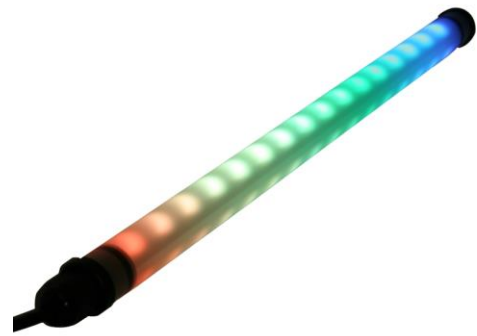

Multichrome Tube

Category

A1) LED - Pixel

Description

An Interior / Exterior double or single sided, multi pixel RGB linear LED tube. Custom and standard versions available

Mechanical

- Tube Length:
 - E500D32 = 561mm (including cable glands)
 - E1000D32 = 1027mm (including cable glands)
 - Custom versions available
- Tube Width:
 - Tube 30mm
 - Gland 32mm
- Material: Polycarbonate Plastic - UL94-V2 Fire Rated
- Mass: 0.3kg (based on E500D32)
- Country of Manufacturer: United Kingdom

User Interface / Indication

- Connections:
 - (1) 4pin Threaded M12 Power & Data In
 - (1) 4pin Threaded M12 Power & Data Out

Control

- Control: 16 RGB pixels (2 LEDs per pixel)
- Input Protocols: Custom Pixel Data Protocol
- Input Connector: Custom Threaded M12 Style
- Output Protocols: Same as Input
- Output Connector: Custom Threaded M12 Style

Pitch & Light Output

- Pixel Pitch:
 - Standard 28mm (centre to centre)
 - Custom versions available
- Light Output: TBC

Package Contents

- Multichrome Tube
- User Guide

Ordering Info

Product Code:

Multichrome Tube M/E xxx D/S yy