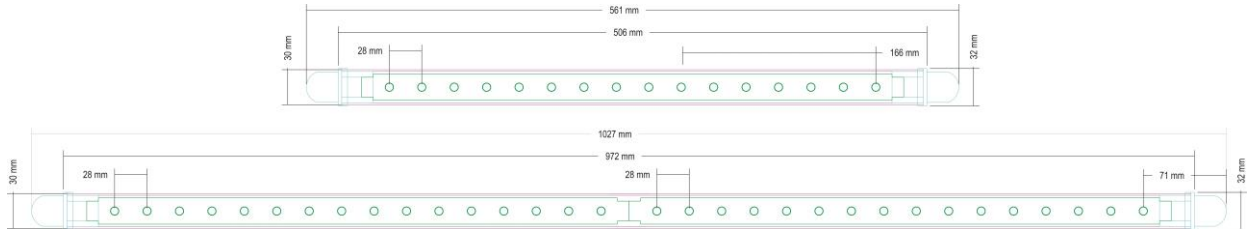

Mounting Drawing