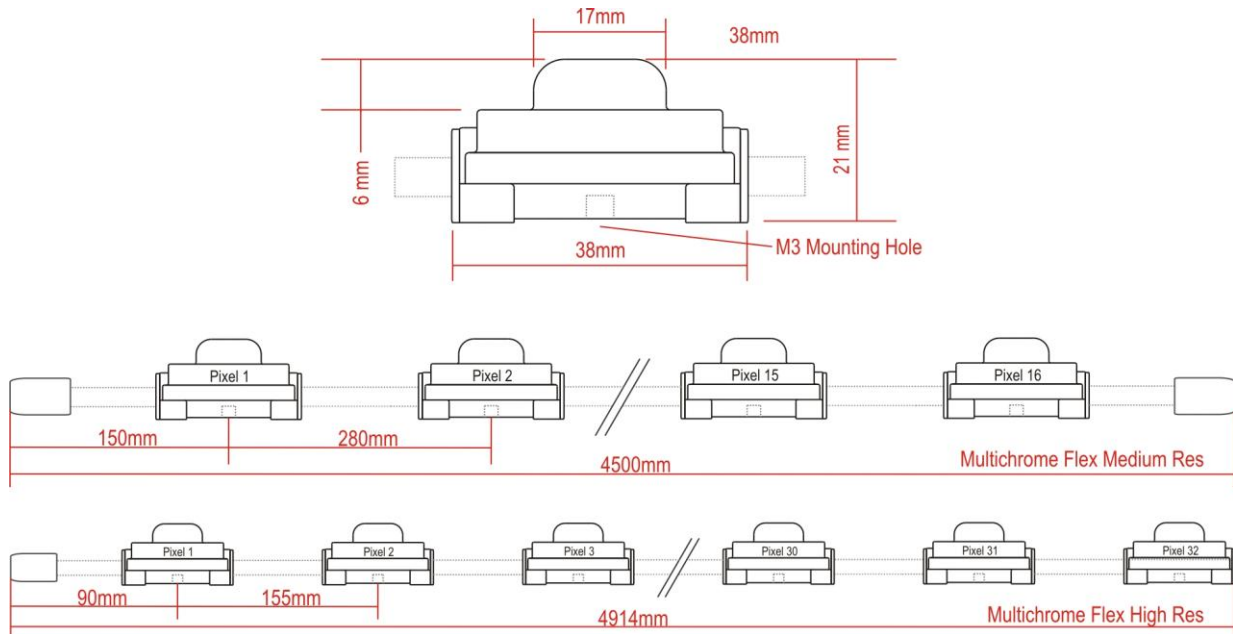

Mounting Drawing