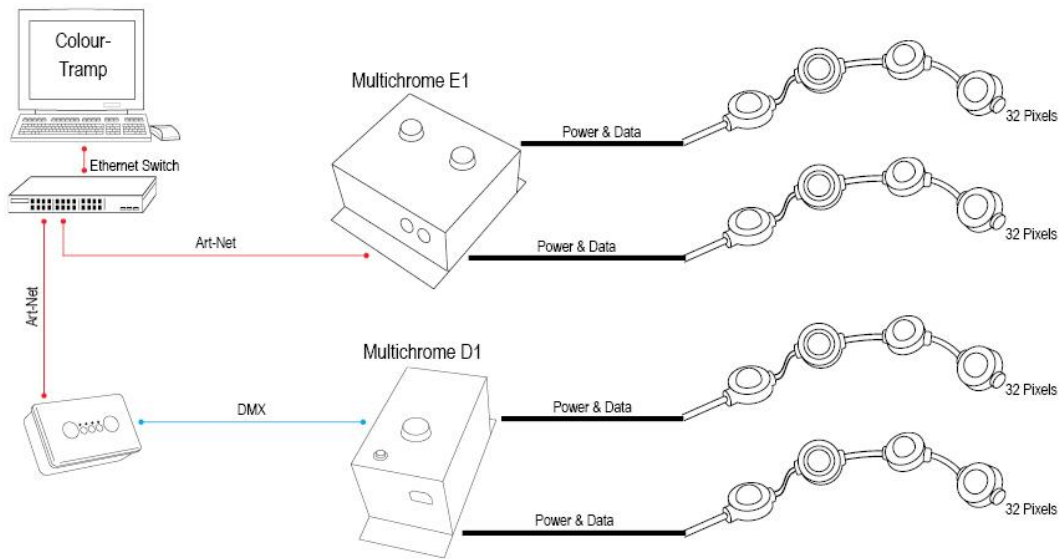

Application Drawing

Artistic Licence Engineering Ltd

Studio 1, Spectrum House
32-34 Gordon House Road
London, NW5 1LP
United Kingdom
Telephone +44 (0)20 8863 4515
Fax +44 (0)20 8426 0551
Email: Sales@ArtisticLicence.com
www.ArtisticLicence.com

All products are covered from date of purchase by a two-year return to base warranty.

Due to our policy of continuing product improvement, specifications are subject to change without notice.