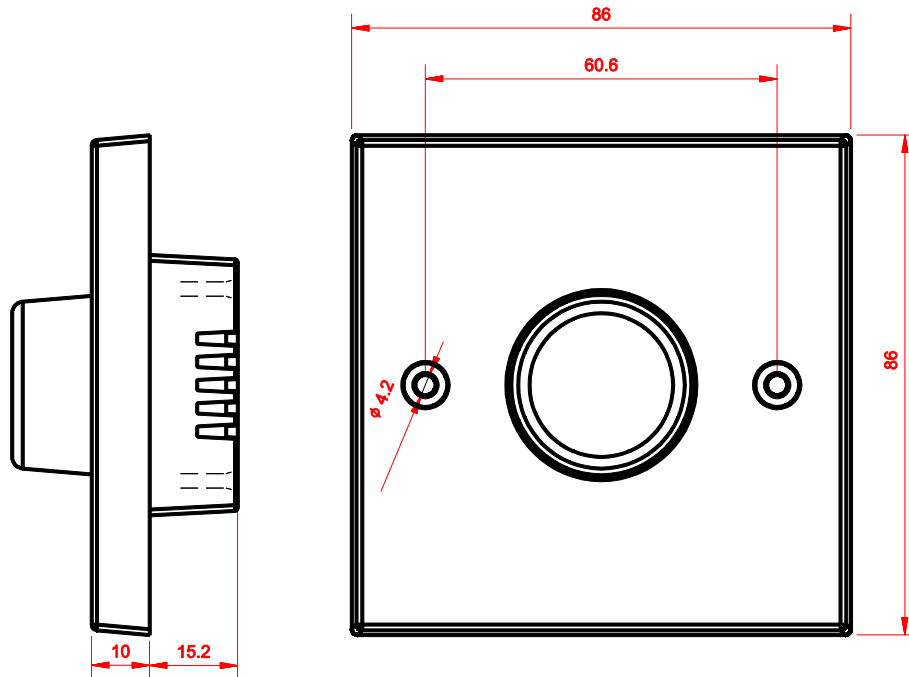

Mounting Drawing