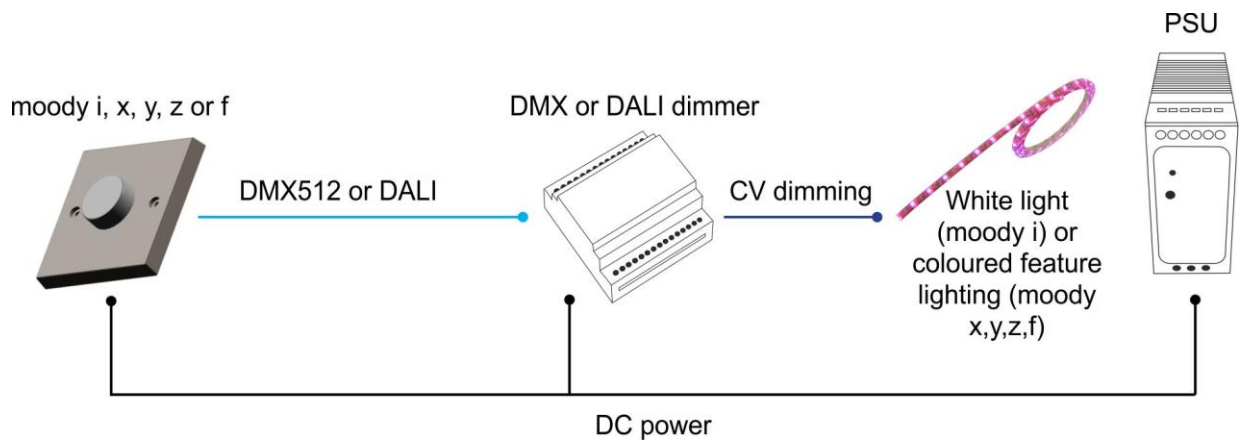

Application Drawing

Artistic Licence Engineering Ltd

Studio 1, Spectrum House
32-34 Gordon House Road
London, NW5 1LP
United Kingdom

Telephone +44 (0)20 8863 4515
Fax +44 (0)20 8426 0551
Email: Sales@ArtisticLicence.com
www.ArtisticLicence.com

All products are covered from date of purchase by a two-year return to base warranty.

Due to our policy of continuing product improvement, specifications are subject to change without notice.