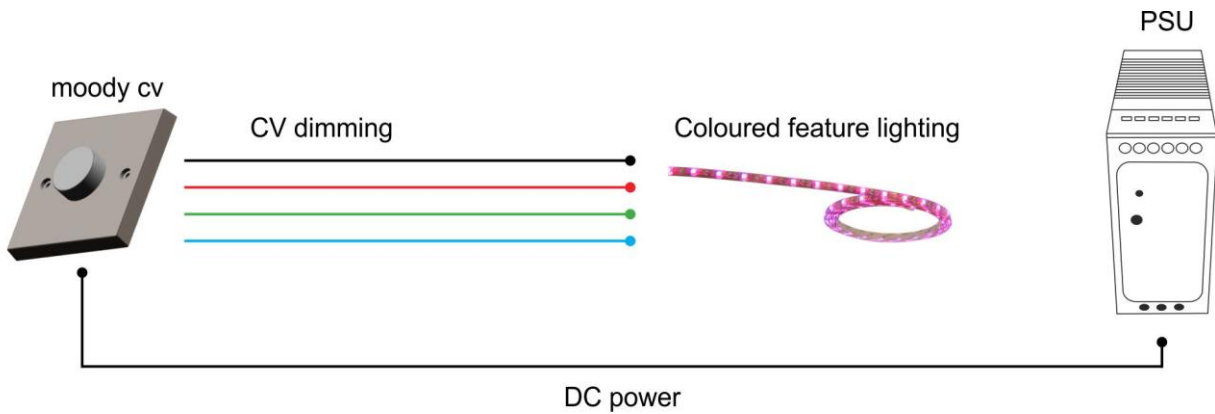

Application Drawing

Artistic Licence Engineering Ltd

Studio 1, Spectrum House
32-34 Gordon House Road
London, NW5 1LP
United Kingdom

Telephone +44 (0)20 8863 4515
Fax +44 (0)20 8426 0551
Email: Sales@ArtisticLicence.com
www.ArtisticLicence.com

All products are covered from date of purchase by a two-year return to base warranty.

Due to our policy of continuing product improvement, specifications are subject to change without notice.