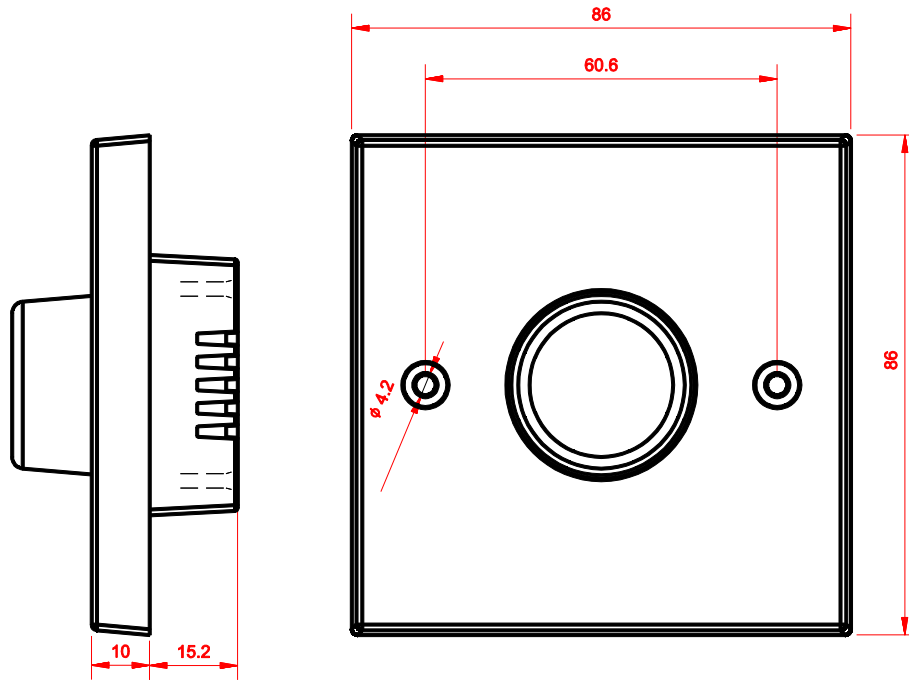

Mounting Drawing