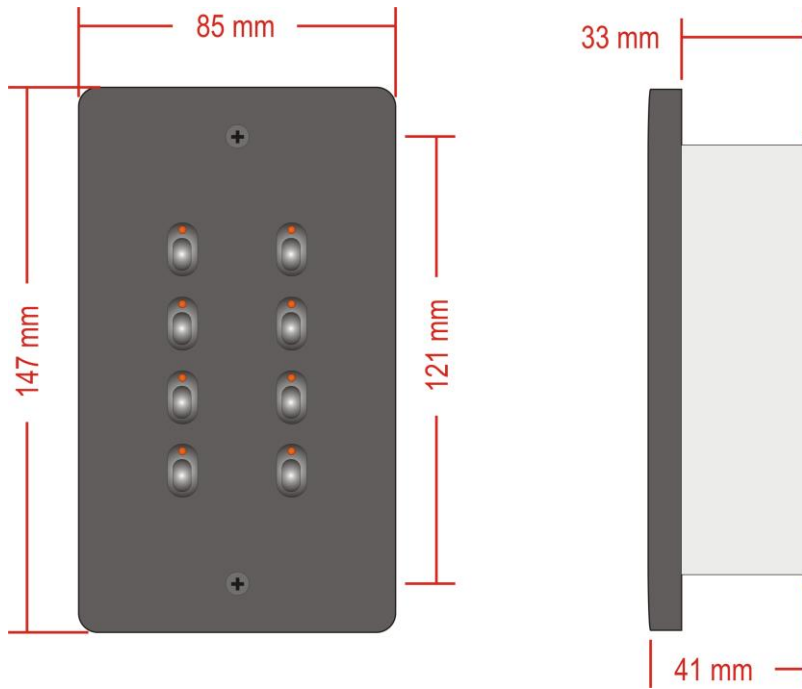

Mounting Drawing