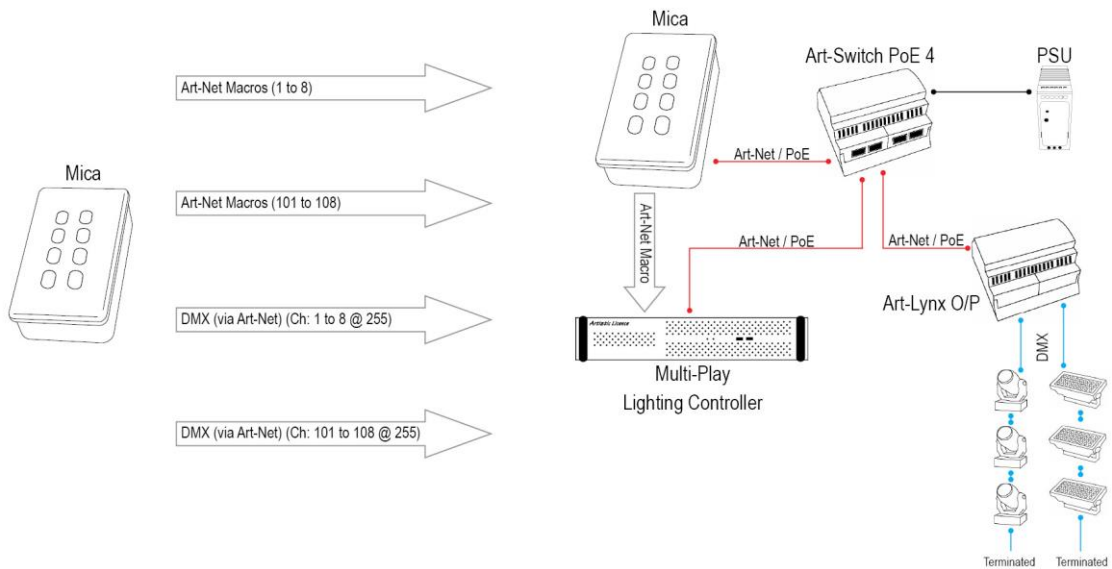

Wiring Drawing

Artistic Licence Engineering Ltd

Studio 1, Spectrum House
32-34 Gordon House Road
London, NW5 1LP
United Kingdom

Telephone +44 (0)20 8863 4515
Fax +44 (0)20 8426 0551
Email: Sales@ArtisticLicence.com
www.ArtisticLicence.com

All products are covered from date of purchase by a two-year return to base warranty.

Due to our policy of continuing product improvement, specifications are subject to change without notice.

Artistic Licence

Mica