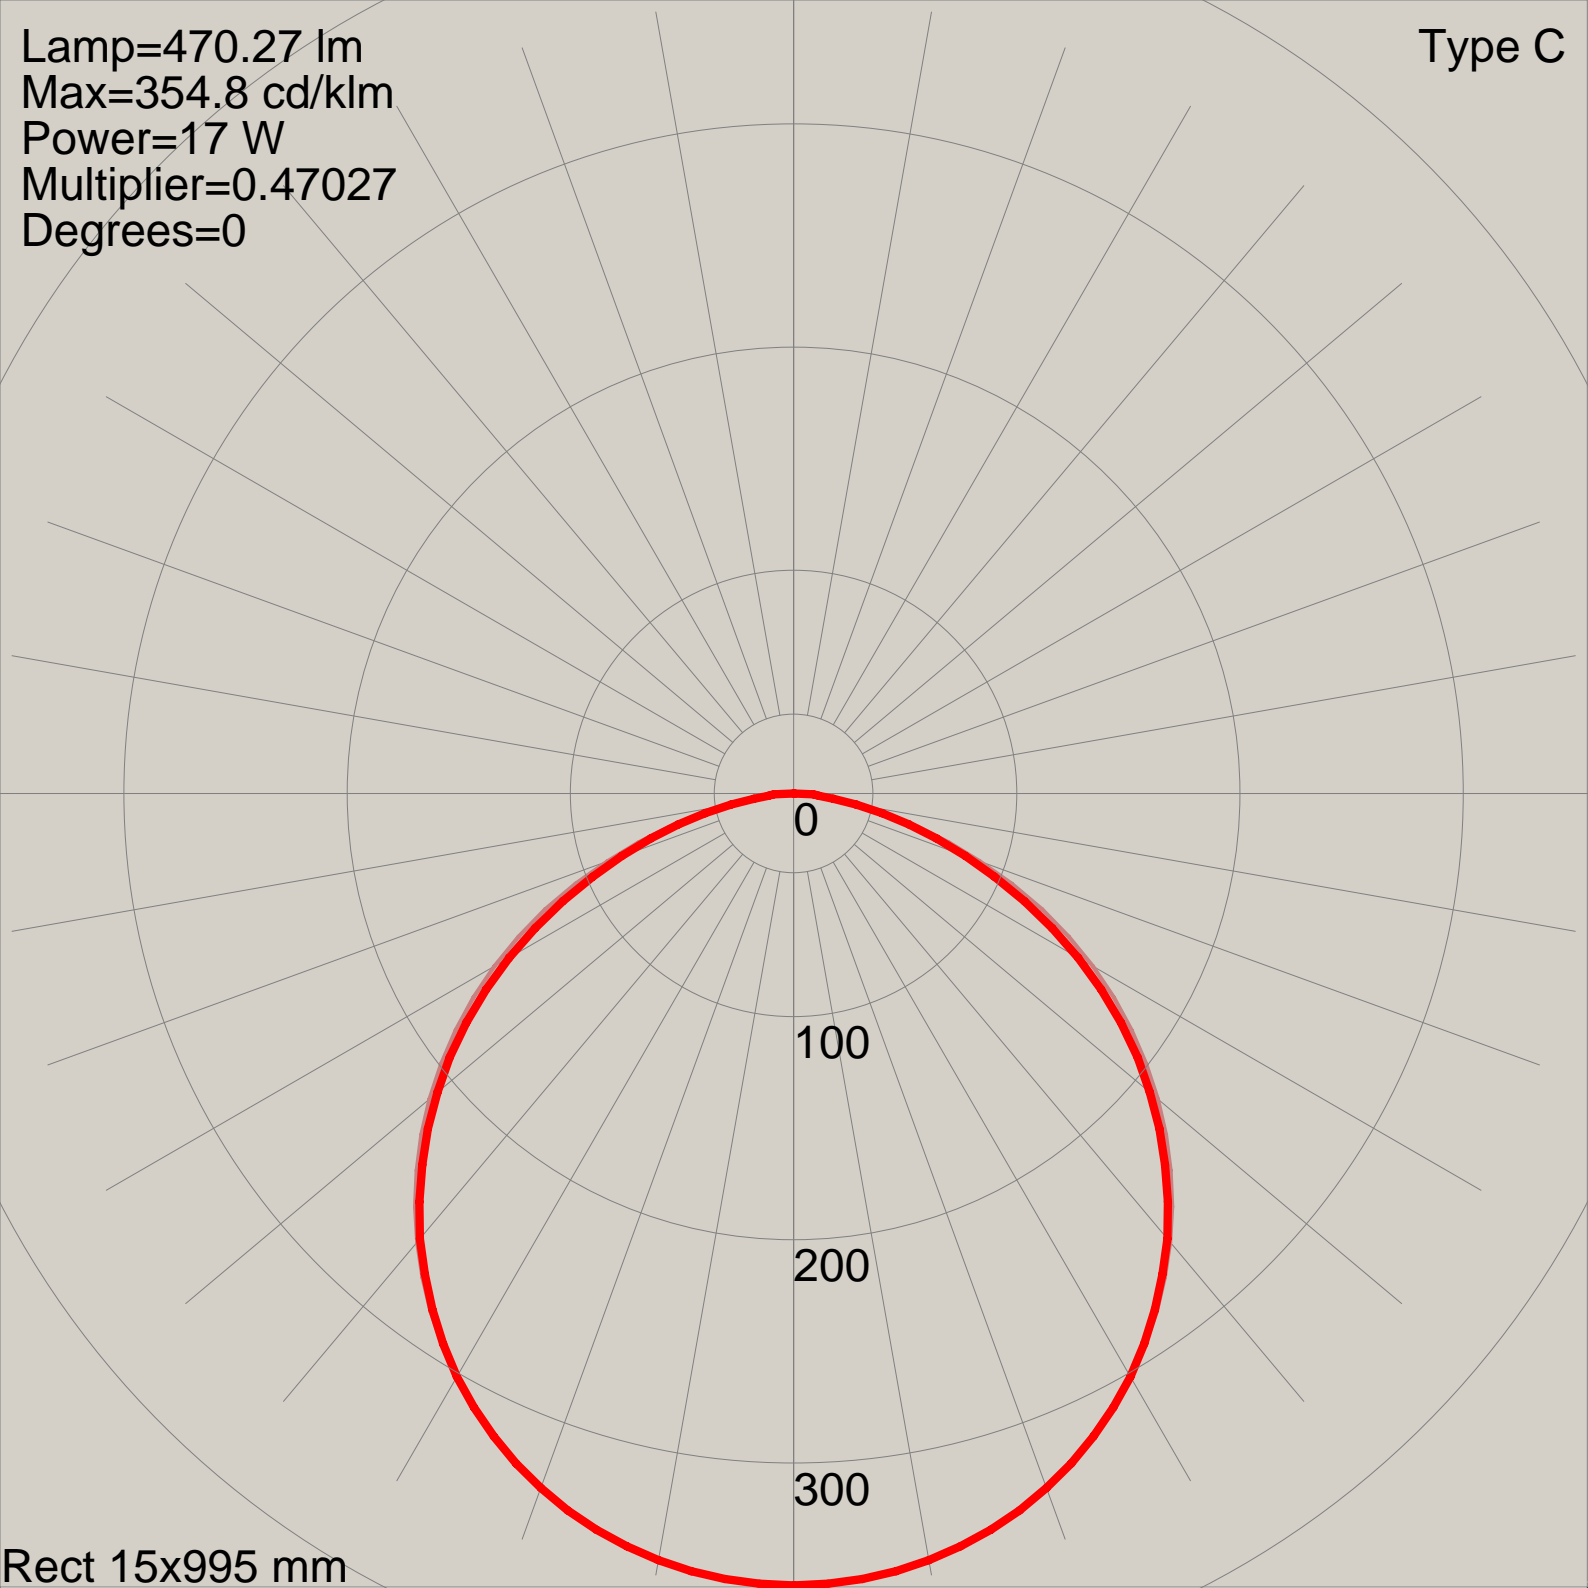

Type C

Lamp=470.27 lm
Max=354.8 cd/klm
Power=17 W
Multiplier=0.47027
Degrees=0

Rect 15x995 mm

Manufacturer: PTARMIGAN
Luminaire catalog: WWHITE 60 1M
Luminaire: LED STRIP WWHITE 60 1M
Lamp catalog: 60WW LED