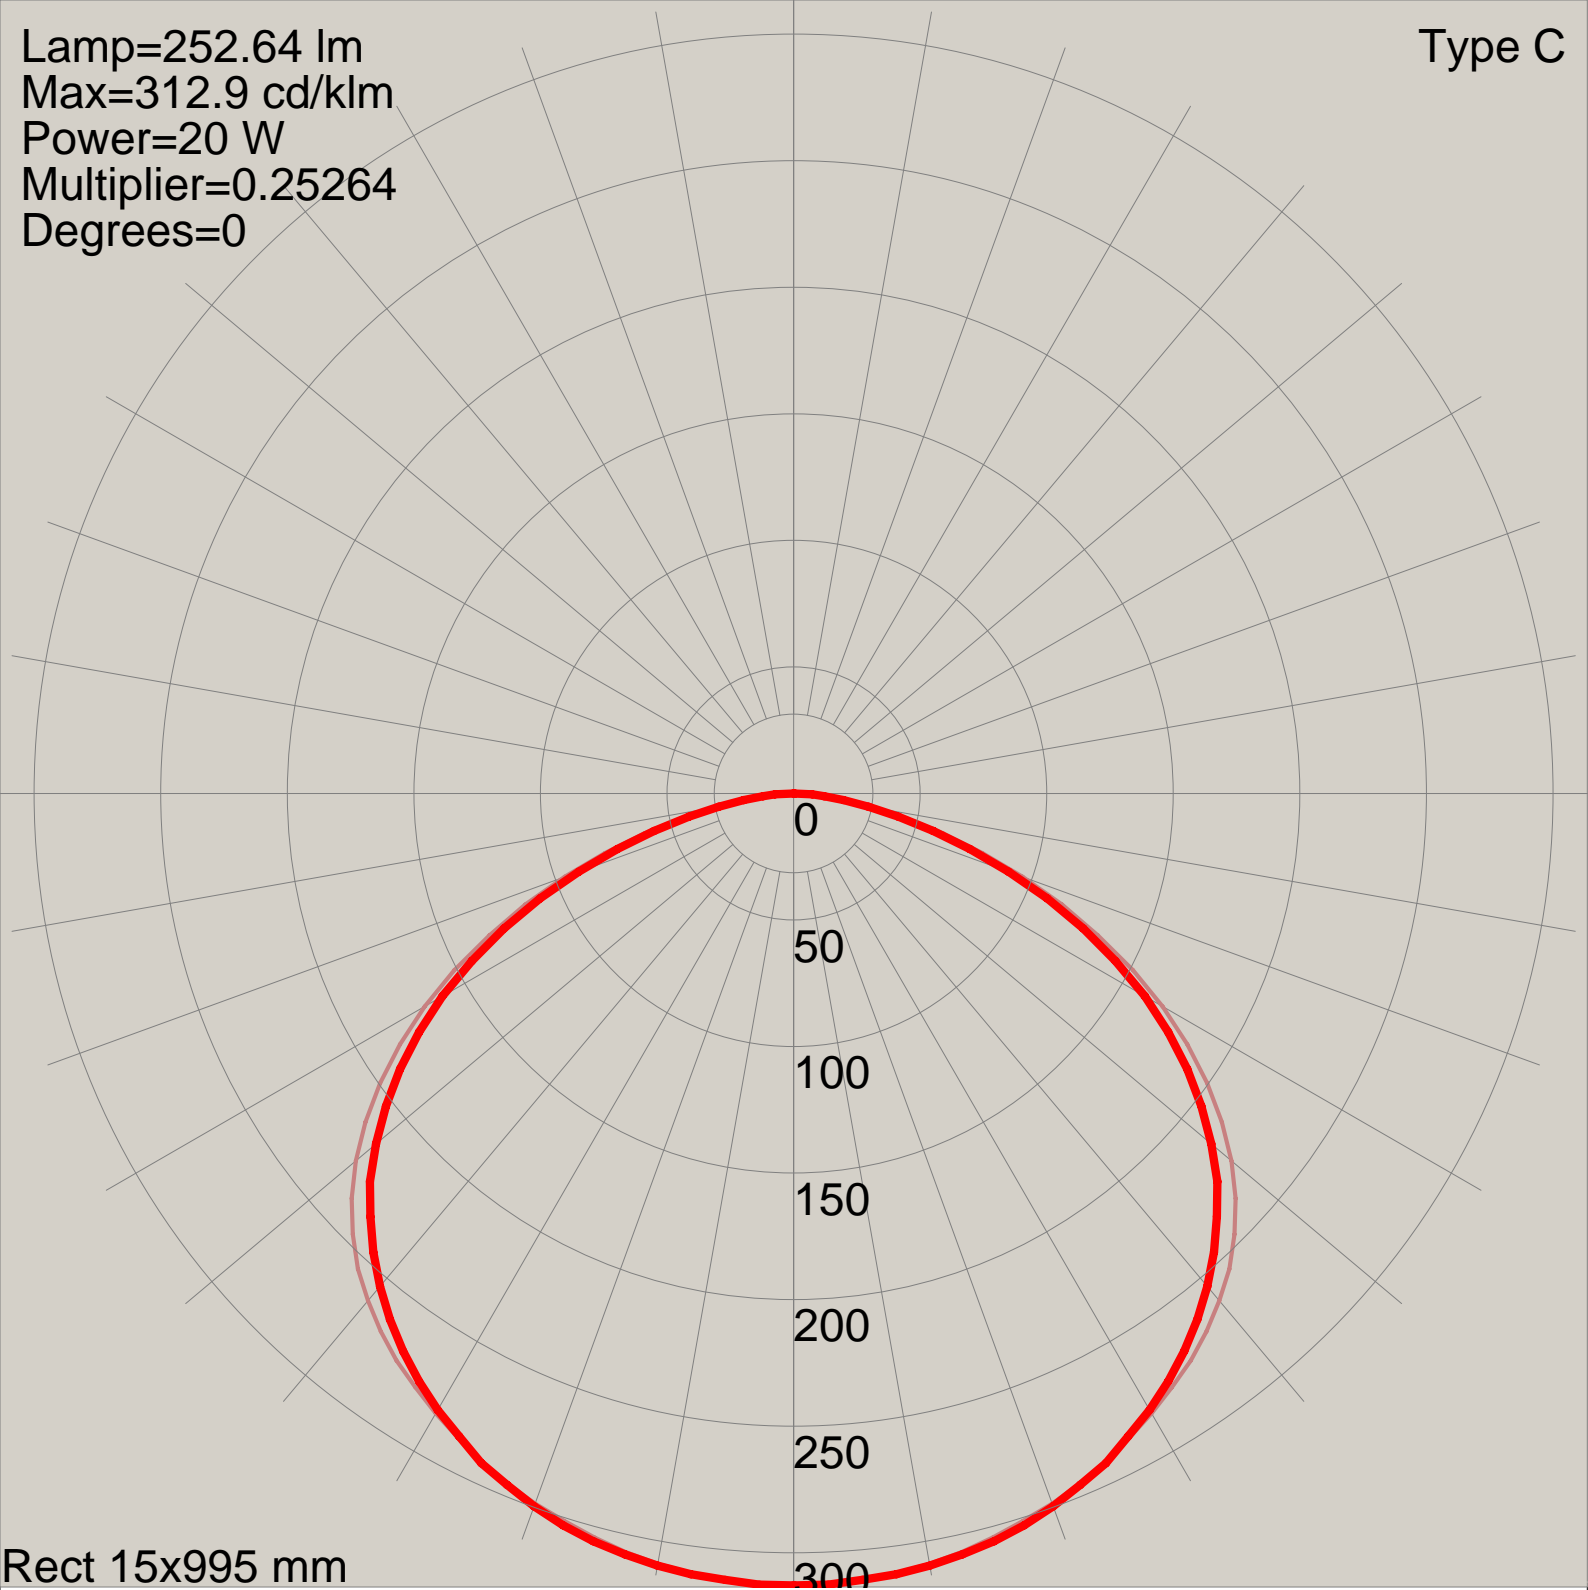

Type C

Lamp=252.64 lm
Max=312.9 cd/klm
Power=20 W
Multiplier=0.25264
Degrees=0

Rect 15x995 mm

Manufacturer: PTARMIGAN
Luminaire catalog: RGB60-1M WHITE
Luminaire: LED STRIP RGB60-1M WHITE
Lamp catalog: 60RGB LED WHITE