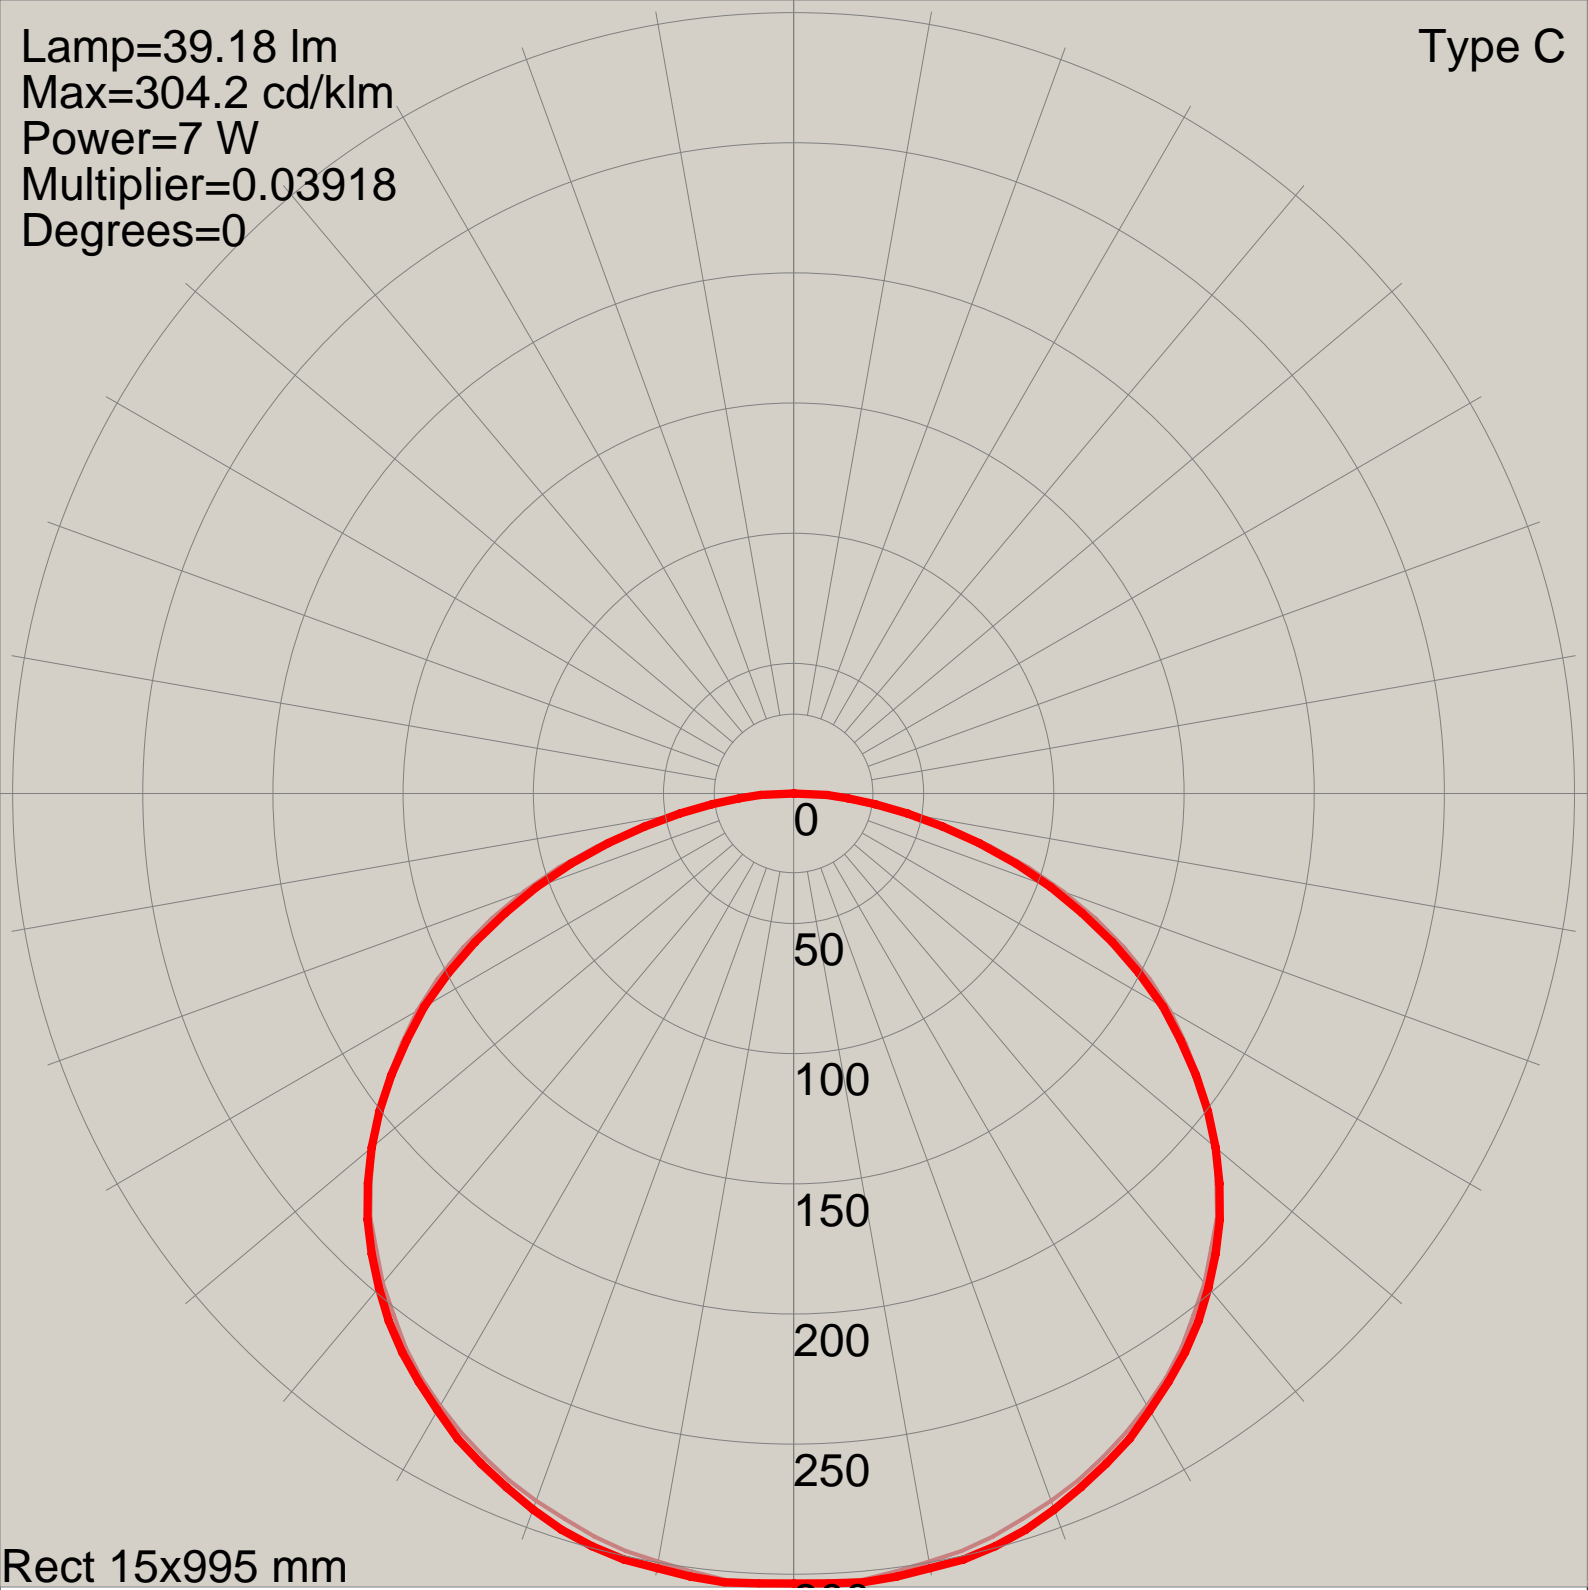

Type C

Lamp=39.18 lm
Max=304.2 cd/klm
Power=7 W
Multiplier=0.03918
Degrees=0

Rect 15x995 mm

Manufacturer: PTARMIGAN
Luminaire catalog: RGB30-1M RED
Luminaire: LED STRIP RGB30-1M RED
Lamp catalog: 30RGB LED RED