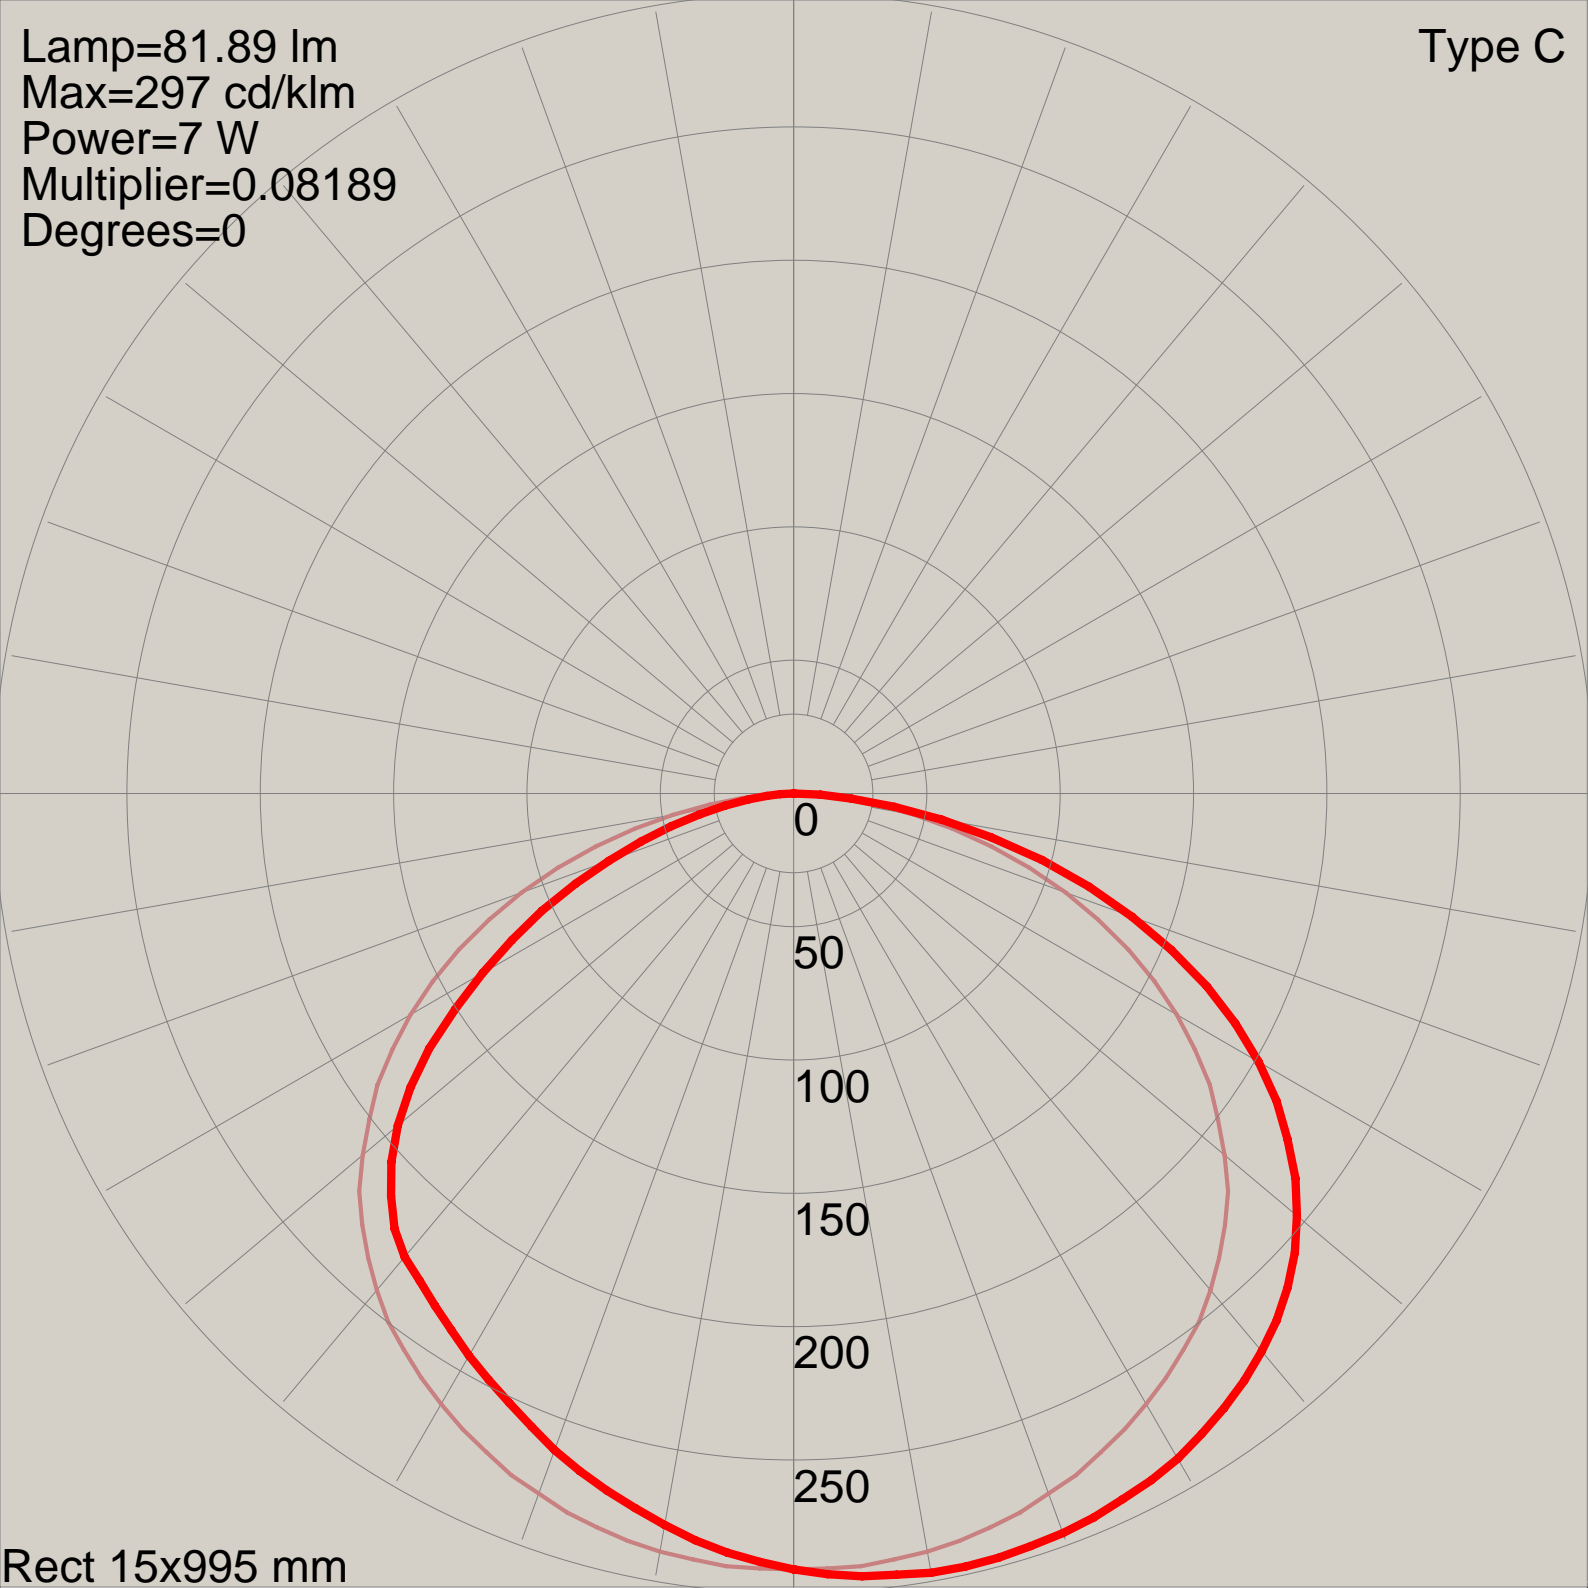

Type C

Lamp=81.89 lm
Max=297 cd/klm
Power=7 W
Multiplier=0.08189
Degrees=0

Rect 15x995 mm

Manufacturer: PTARMIGAN
Luminaire catalog: RGB30-1M GREEN
Luminaire: LED STRIP RGB30-1M GREEN
Lamp catalog: 30RGB LED GREEN