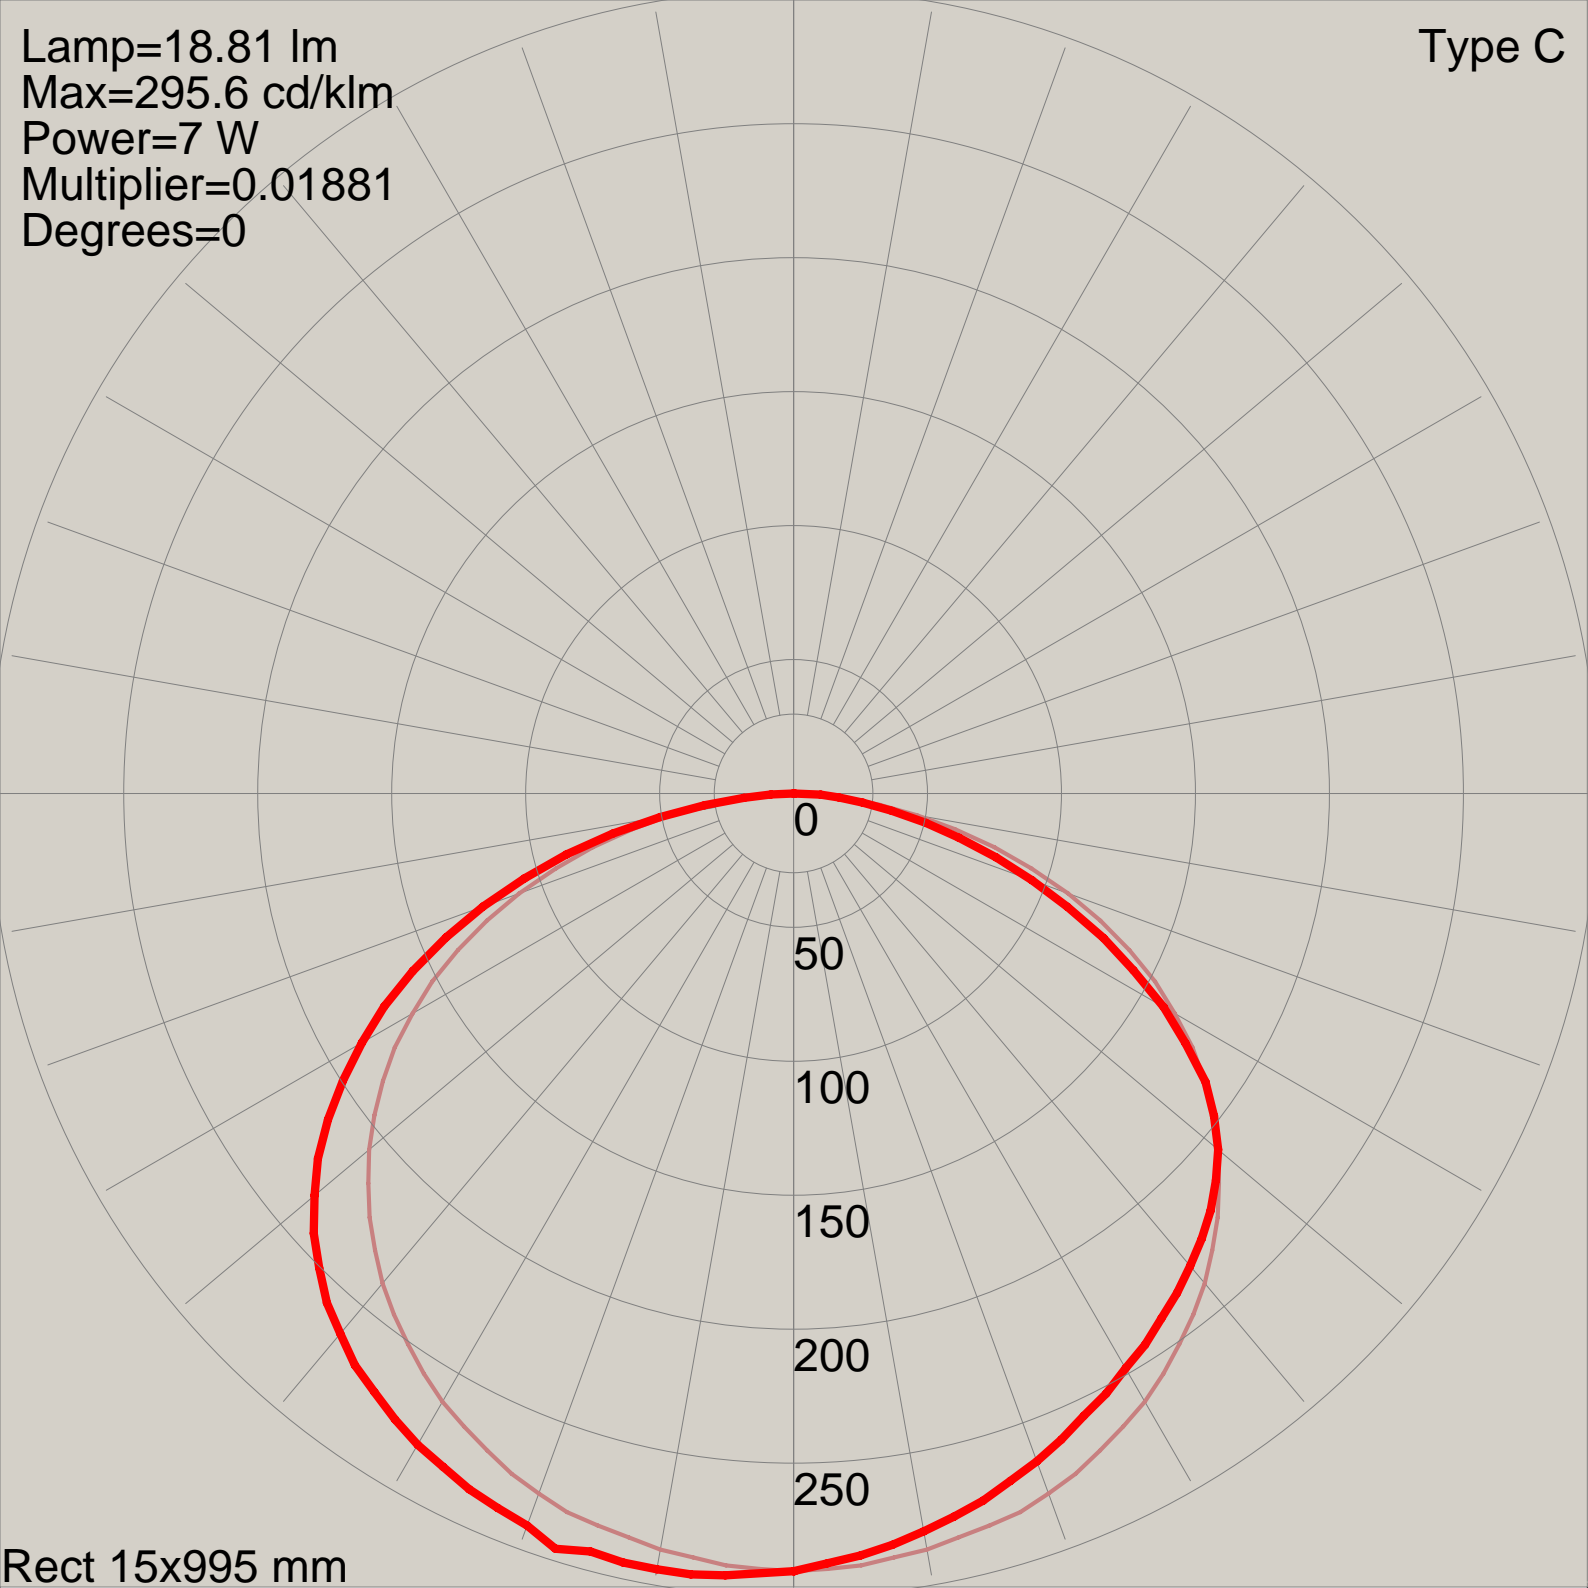

Type C

Lamp=18.81 lm
Max=295.6 cd/klm
Power=7 W
Multiplier=0.01881
Degrees=0

Rect 15x995 mm

Manufacturer: PTARMIGAN
Luminaire catalog: RGB30-1M BLUE
Luminaire: LED STRIP RGB30-1M BLUE
Lamp catalog: 30RGB LED BLUE