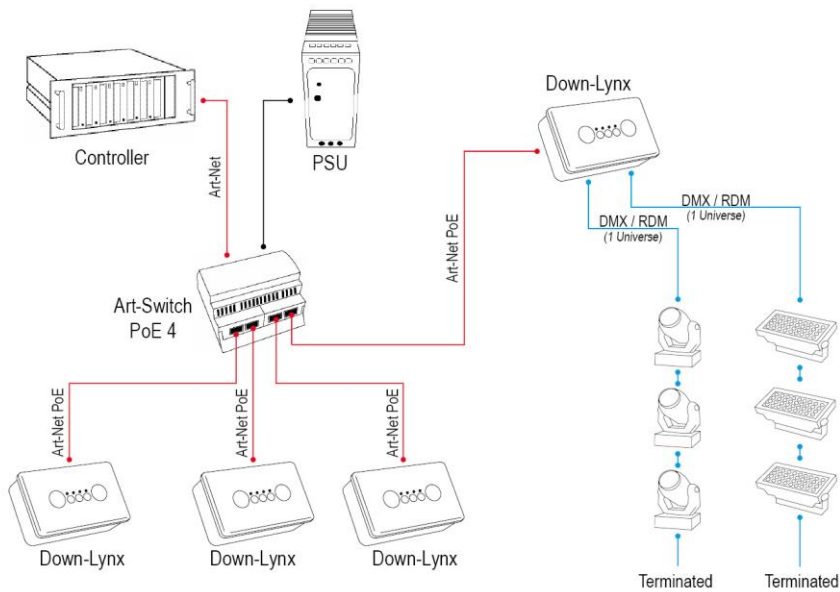

Application Drawing

Artistic Licence Engineering Ltd

Studio 1, Spectrum House
32-34 Gordon House Road
London, NW5 1LP
United Kingdom

Telephone +44 (0)20 8863 4515
Fax +44 (0)20 8426 0551

All products are covered from date of purchase by a two-year return to base warranty.

Due to our policy of continuing product improvement, specifications are subject to change without notice.