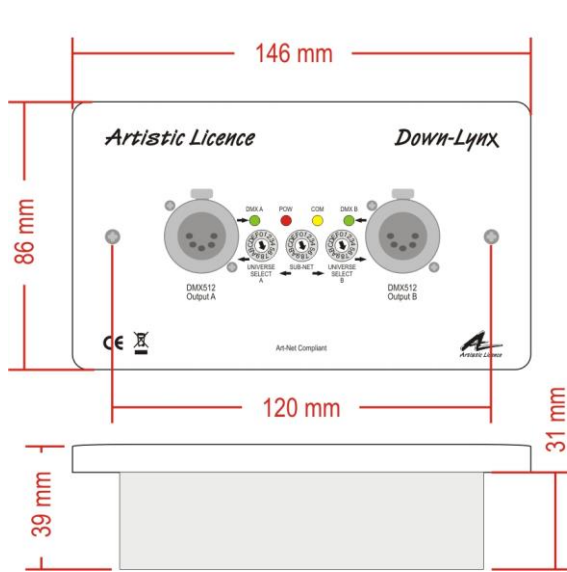

Mounting Drawing