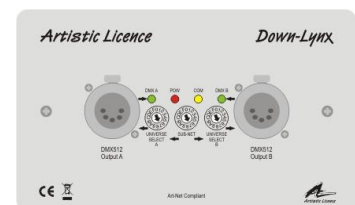

Artistic Licence

Down-Lynx