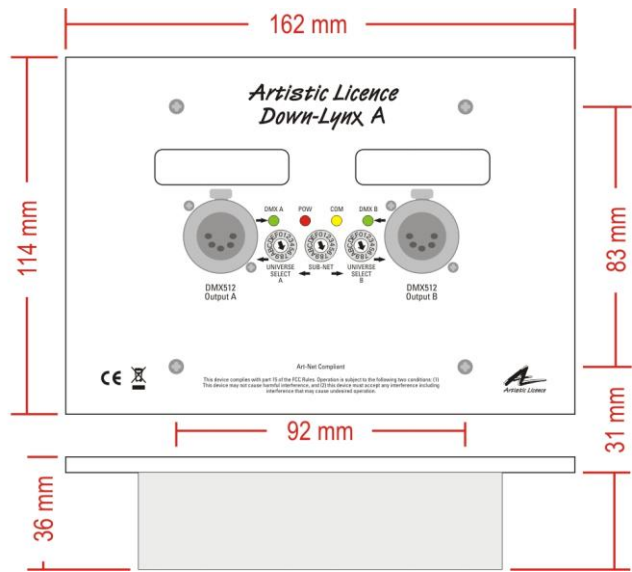

Mounting Drawing