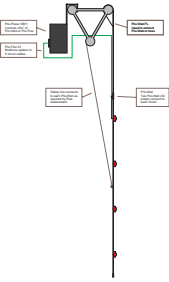

Side Elevation Pixi-Web
Flying detail