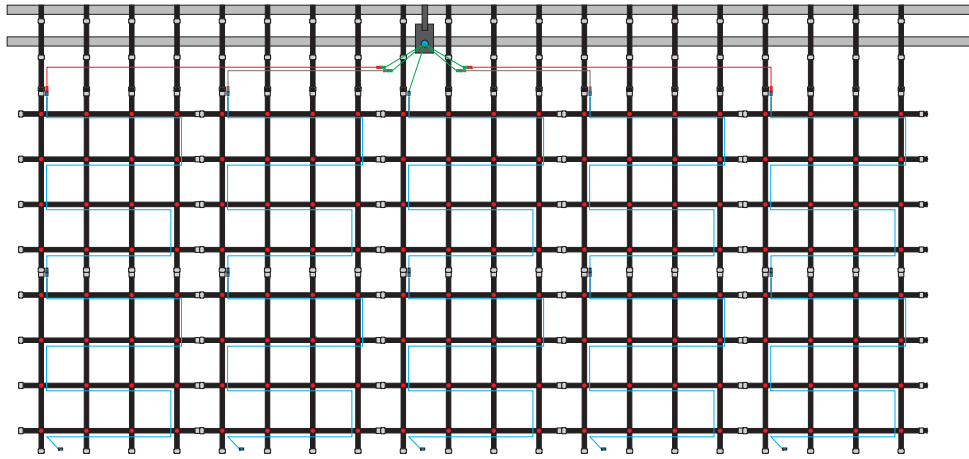

10 Pixi-Web connected as 5m x 2m