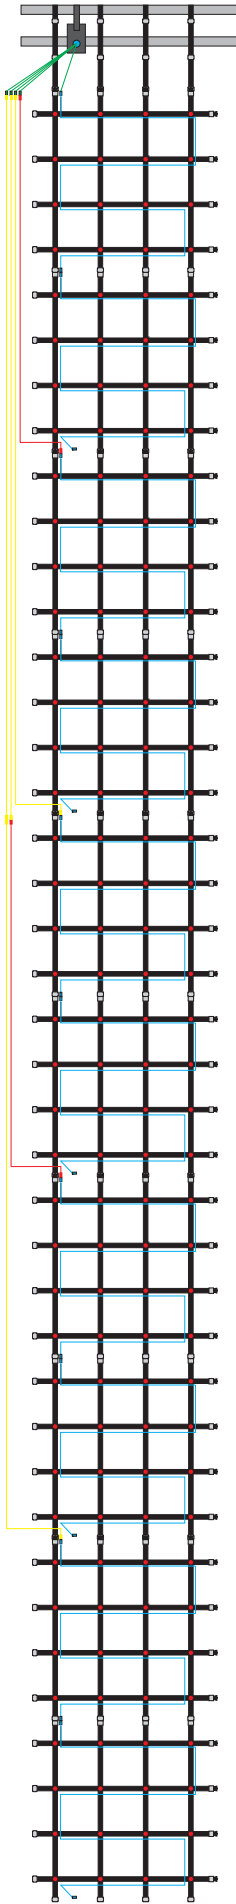

10 Pixi-Web connected as 1m x 10m