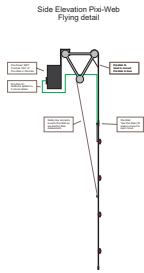

Multichrome Web flying & wiring detail