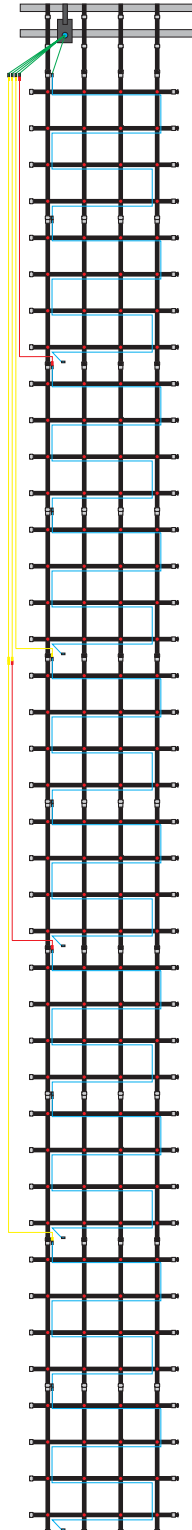

Application Notes

Multichrome Web flying & wiring detail

10 Pisi-Web connected as 1m x 10m