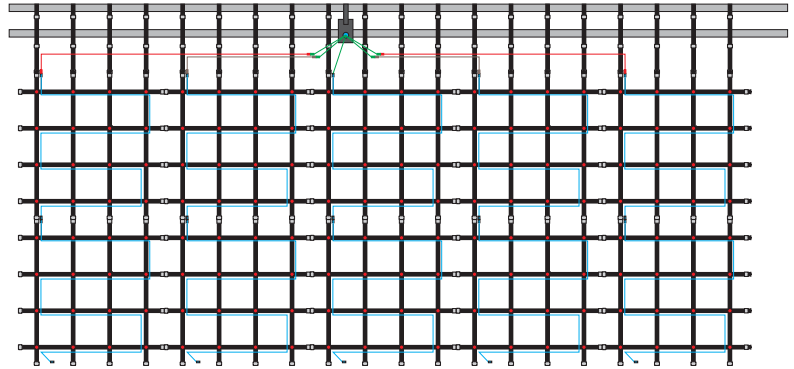

10 Pisi-Web connected as 5m x 2m